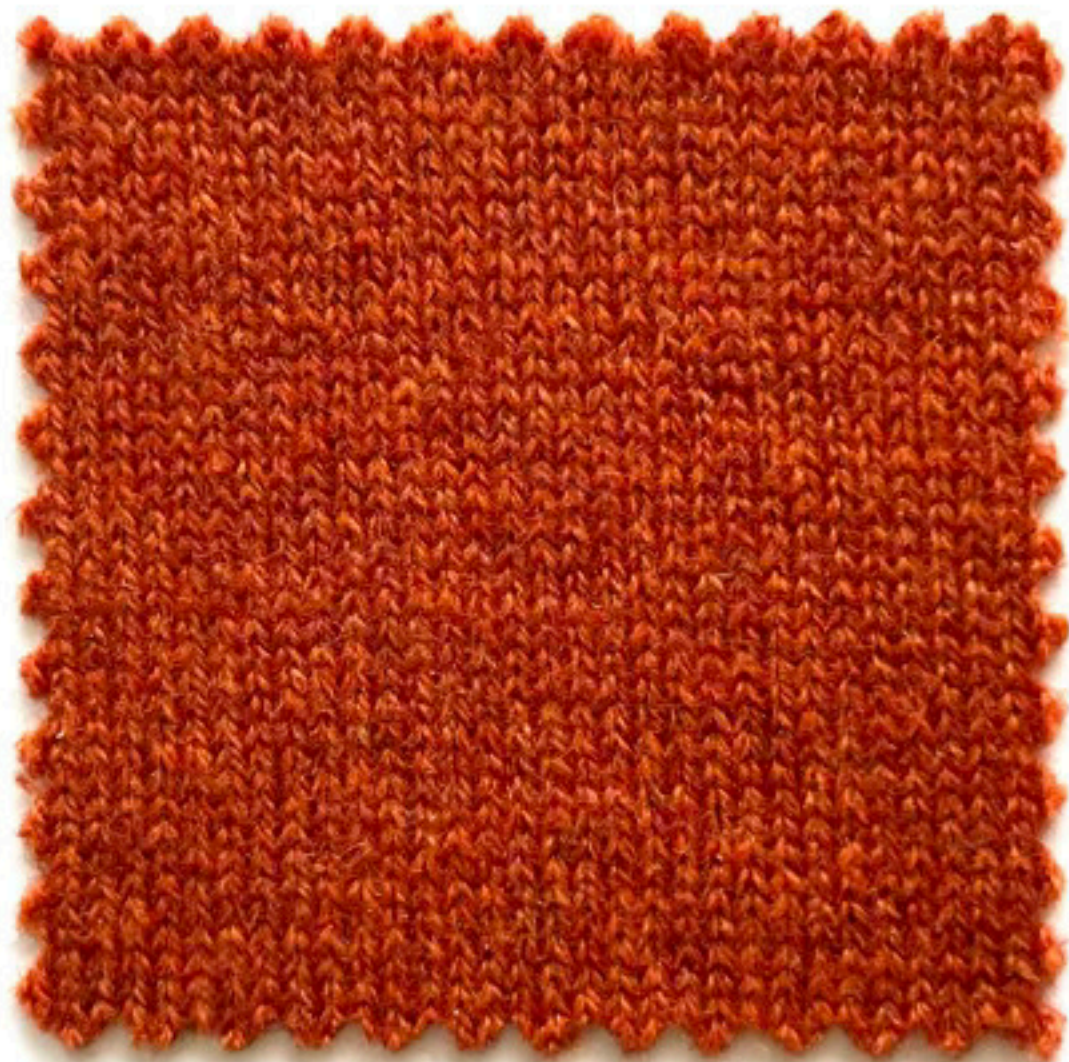

AVAILABLE
ALSO WITH
SFA
CERTIFICATION
UPON REQUEST

Cashmere
Denver

Nm 2/27 - 2/36

100% Cashmere

100% Cashmere

AVAILABLE
ALSO WITH
SFA
CERTIFICATION
UPON REQUEST

Royal

Nm 2/58 - 2/80

2/120

70% Cashmere

30% Seta

70% Cashmere

30% Silk

AVAILABLE
ALSO WITH
SFA
CERTIFICATION
UPON REQUEST

Supercashmere

Nm 2/27 - 2/52

2/80 - 2/110

100% Cashmere

100% Cashmere

AVAILABLE
ALSO WITH
SFA
CERTIFICATION
UPON REQUEST

Coarsehair

Nm 2/11

100% Cashmere

100% Cashmere

Donegal Coarsehair

Nm 2/11

100% Cashmere

100% Cashmere

AVAILABLE
ALSO WITH
SFA
CERTIFICATION
UPON REQUEST

Twist Coarsehair

Nm 3/11

100% Cashmere